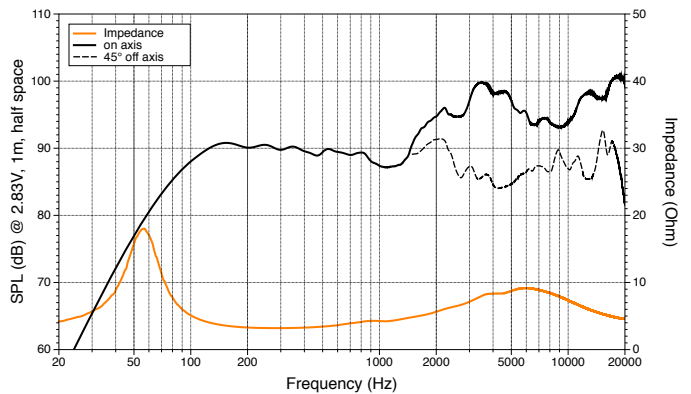

A	192,5 mm	7.58 in.
B	128 mm	5.04 in.
C	84,5 mm	3.33 in.
D	60,5 mm	2.38 in.
F	24 mm	0.94 in.

From R&D to final product
KLIPPEL
since 2005

Technology Art-Sound
Manufactured by
elettromedia