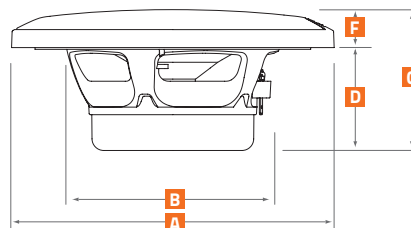

A	192,5 mm	7.58 in.
B	128 mm	5.04 in.
C	84,5 mm	3.33 in.
D	60,5 mm	2.38 in.
F	24 mm	0.94 in.