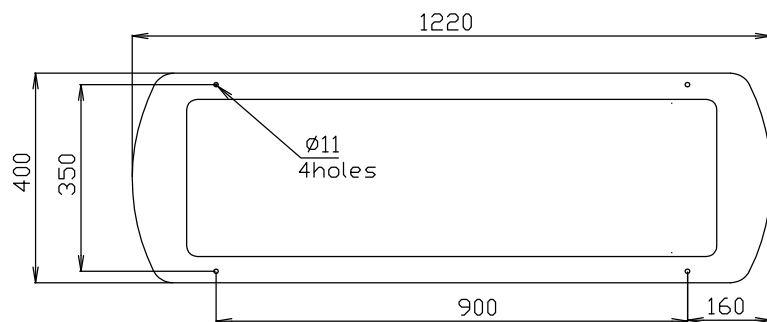

View A

Zone	Item	Designation	Denomination	Qty	Remark
	1	42002W	Rack enclosure	1	
	2	4484	Windshield, with installation kit	1	
	3	54105	St. steel railing for, with installation kit	1	
	4	4625	Seat for	1	
	5	64032	Steering systems for engines fill 50HP	1	
	6	2280	Steering wheel Sport	1	

UNLESS OTHERWISE SPECIFIED: DIMENSIONS ARE IN MILLIMETERS SURFACE FINISH: TOLERANCES: LINEAR: ANGULAR:		FINISH:		DEBUR AND BREAK SHARP EDGES		DO NOT SCALE DRAWING		REVISION	
BRWN	NAME Borodin	SIGNATURE	DATE 30.10.12			Steering console CS-01 2209			
CHFD	Droblyazko								
APPRD	Grebennikov								
MFG						2209		A2	
D.A.					MATERIAL:				
					WEIGHT:	-		SCALE:1:1